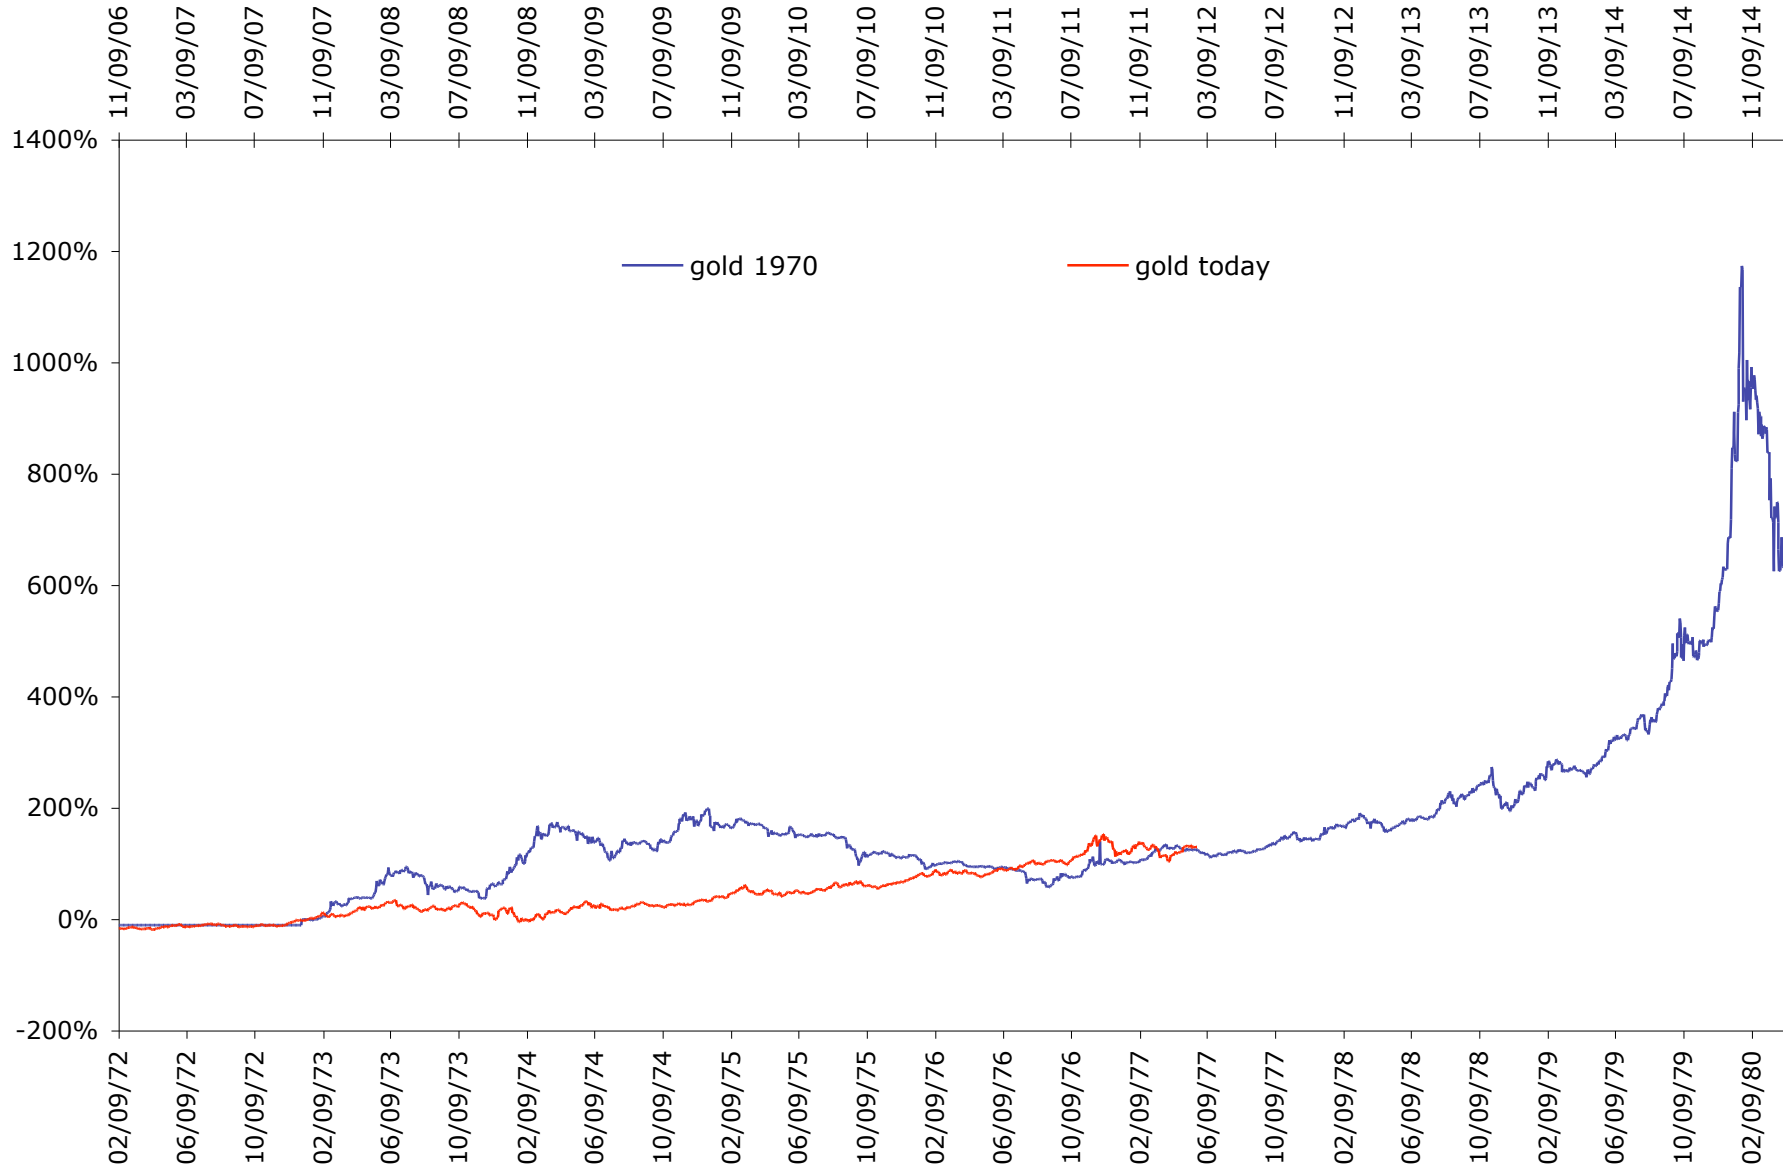

how high can gold go?
gold today versus gold 1970's
(adjusted to match dow highs*)

* See charts "How Low Can the Dow Go" and "How Low Dow 70's"