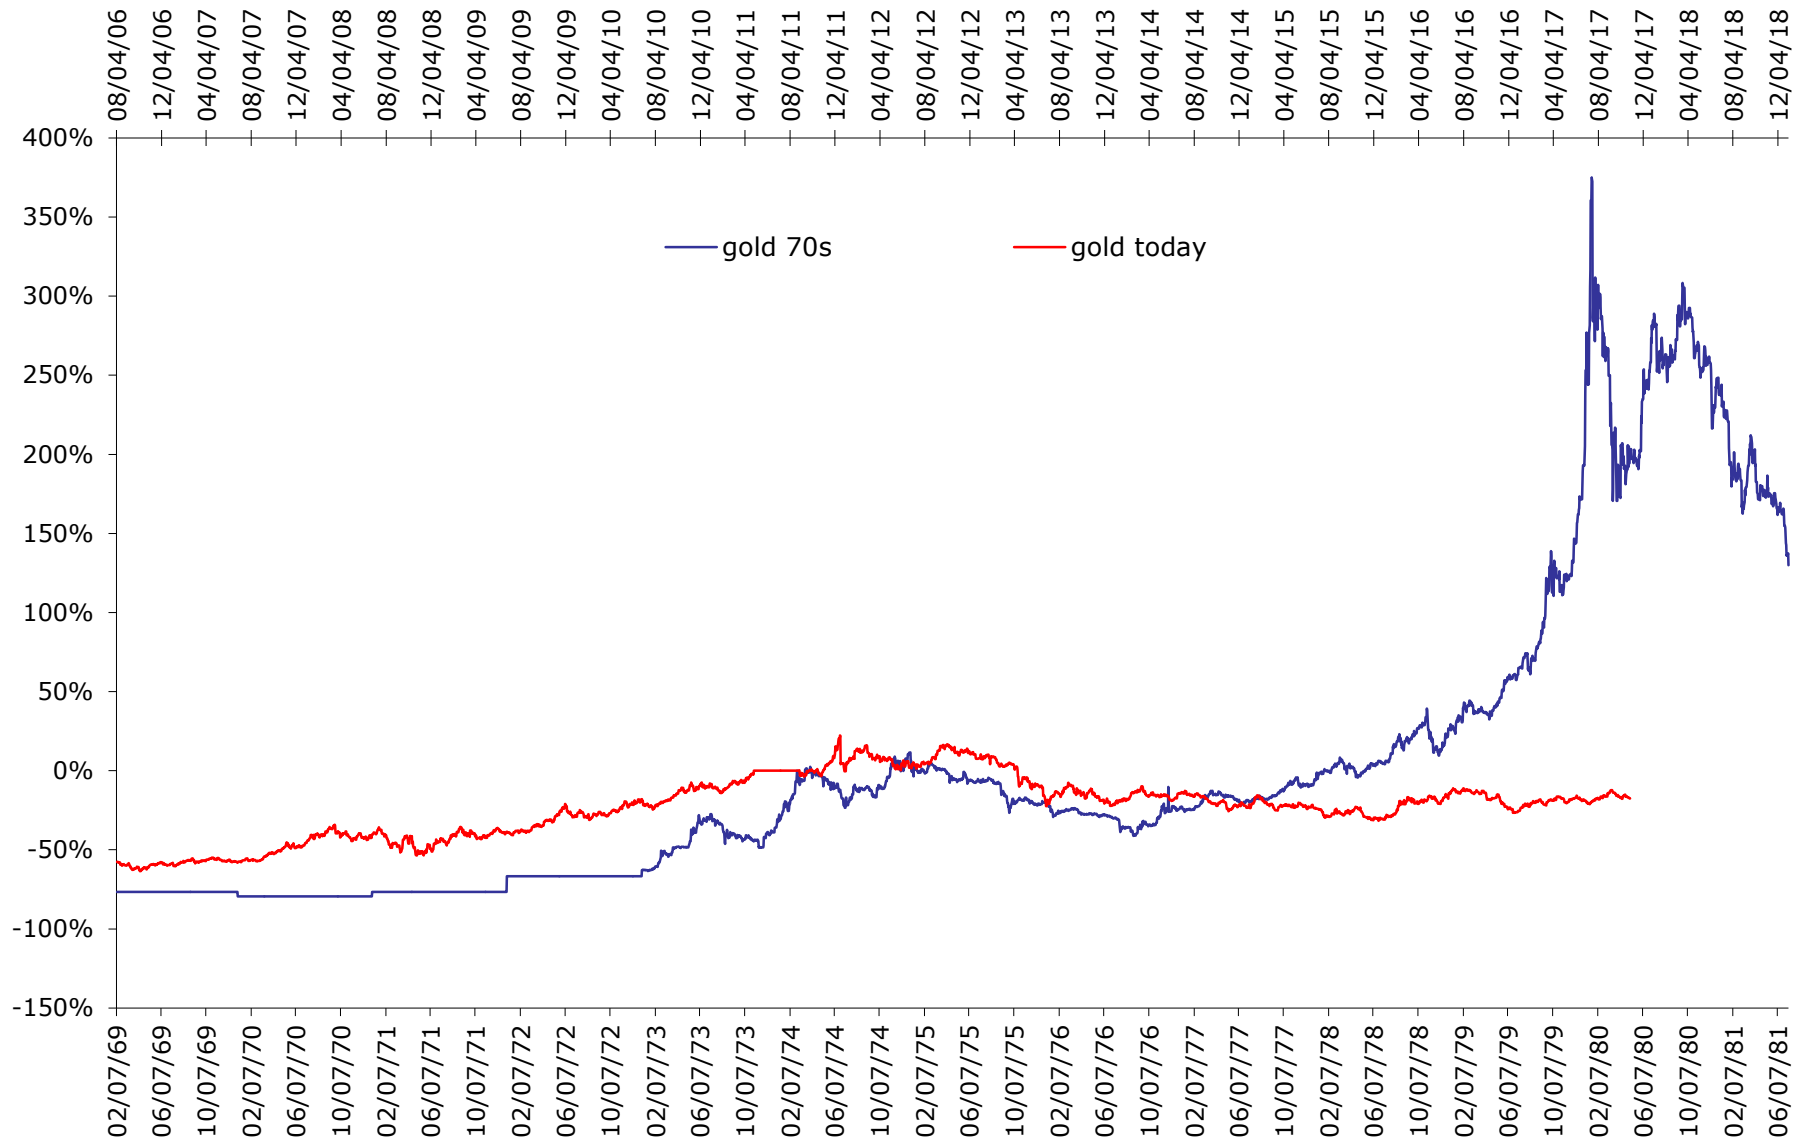

how high can gold go?
gold today versus gold 1970's
(zeroed at February 26, 1974 and April 28, 2011*)

10/29/2017

*Arbitrary pairing of relative silver highs - see how high can silver go (arbitrary highs)