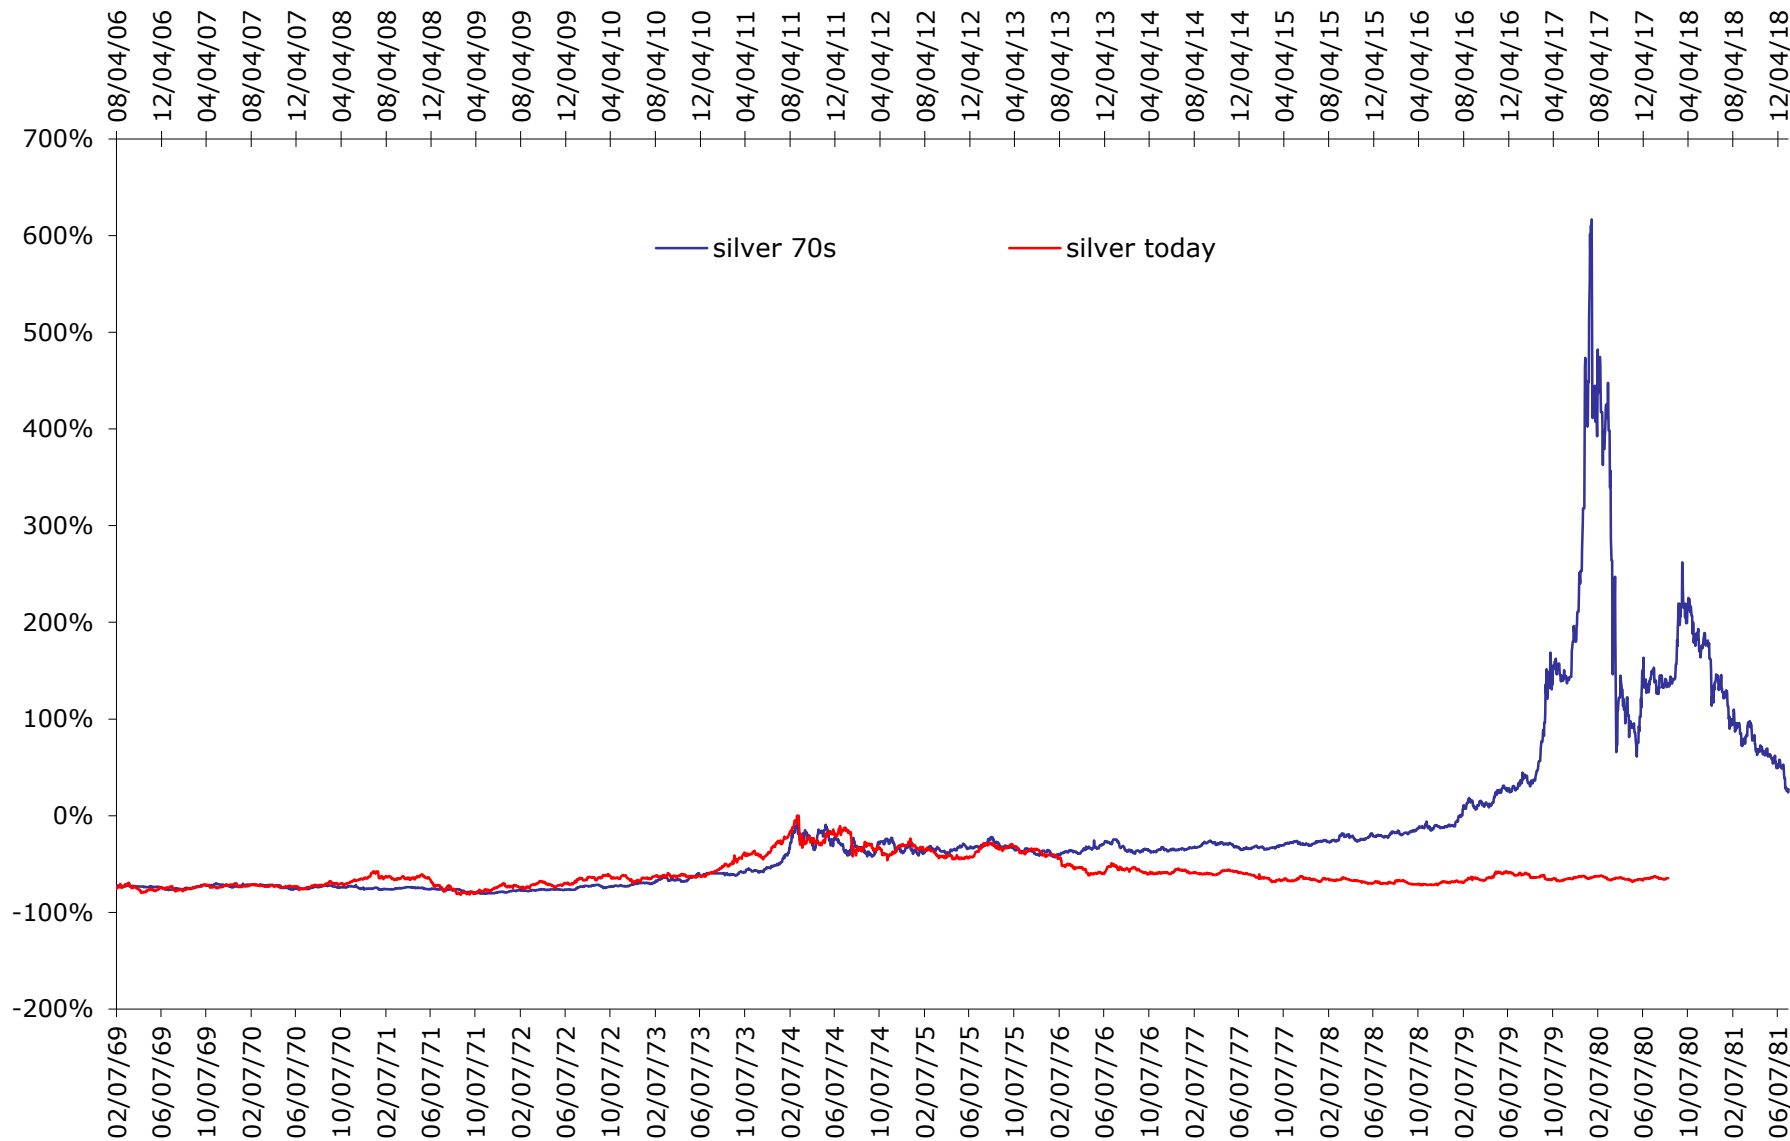

how high can silver go?
 silver today versus silver 1970's
 (zeroed at February 26, 1974 and April 28, 2011*)

10/15/2017

*Arbitrary pairing of relative highs